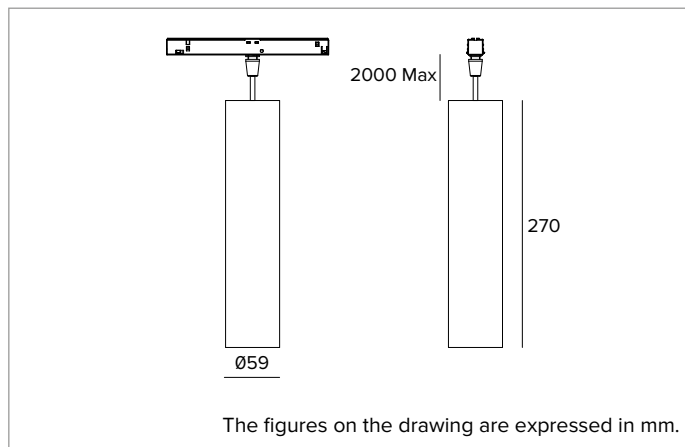

## Professional low voltage LED fixture for direct lighting

	3000K	H(m)	D(m)	E <sub>max</sub> (lx)
	Ra90		35°	
Fixture Power	9W	1	0.63	2316
Source Flux	1182lm	2	1.26	579
Fixture Flux	865lm	3	1.89	257
Efficacy	96lm/W	4	2.51	145
TS1989	I <sub>max</sub> =1959cd/klm	I <sub>max</sub>	2316cd	5
			3.14	93